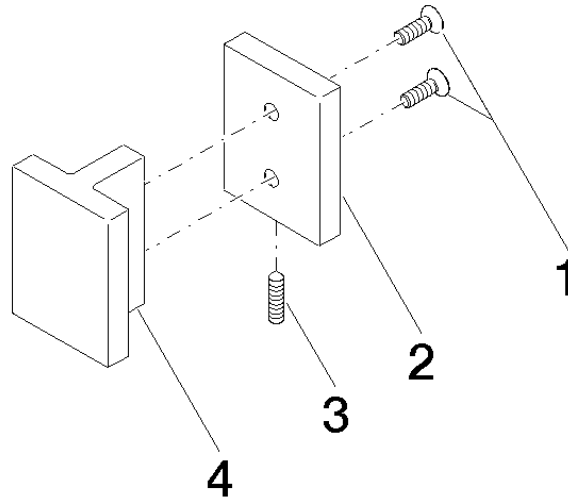

### Required miscellaneous

---

**Attachment set for towel bar/tumbler mounting on two sides -** 12 351 970 90

## Door handle - Chrome

---

11 000 980

mm [inches]

**Door handle - Chrome**

11 000 980

**Spare parts list**

No.	Item Number	Name	Quantity used	Delivery time
1	09 30 30 170 90	screw	2	2
2	08 17 98 557-00	cover	1	10
3	04 31 11 113 00 90	pin	1	2
4	08 17 98 558-00	handle	1	10