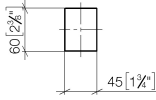

### Required miscellaneous

---

**Attachment set for towel bar/tumbler mounting on two sides -** 12 351 970 90

## Door handle - Chrome

---

11 000 980

mm [inches]

**Door handle - Chrome**

11 000 980

**Spare parts list**

No.	Item Number	Name	Quantity used	Delivery time
1	09 30 30 170 90	screw	2	2
2	08 17 98 557-00	cover	1	10
3	04 31 11 113 00 90	pin	1	2
4	08 17 98 558-00	handle	1	10