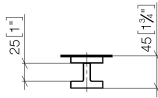

### Required miscellaneous

---

**Attachment set for towel bar/tumbler mounting on two sides -** 12 351 970 90

## Door handle - Chrome

---

11 000 980

mm [inches]

**Door handle - Chrome**

11 000 980

**Spare parts list**

No.	Item Number	Name	Quantity used	Delivery time
1	09 30 30 170 90	screw	2	2
2	08 17 98 557-00	cover	1	10
3	04 31 11 113 00 90	pin	1	2
4	08 17 98 558-00	handle	1	10